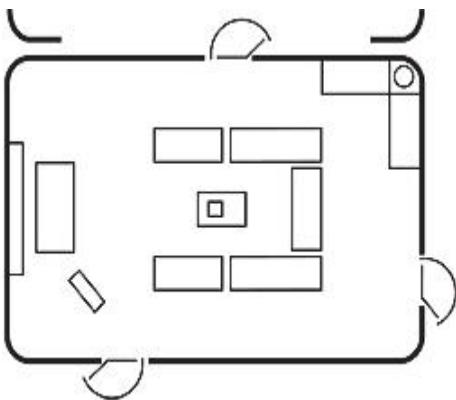

### Endeavor Room

**Function Area Dimensions:**

336 Square Feet  
24' long by 14' wide  
10' ceilings

**Function Area Set-up:**

Reception Style: 20 guests  
Theater Style: 20 guests

Conference Style: 12 guests

### Kailua Room

**Function Area Dimensions:**

336 Square Feet  
24' long by 14' wide  
10' ceilings

**Function Area Set-up:**

Reception Style: 20 guests  
Theater Style: 20 guests

Conference Style: 12 guests

**Resolution Room  
Floor Plan**

### Resolution Room

**Function Area Dimensions:**

950 Square Feet  
42' long by 23' wide  
10' ceilings

**Function Area Set-up:**

Reception Style: 60 guests  
Theater Style: 60 guests  
Banquet Style: 50 guests