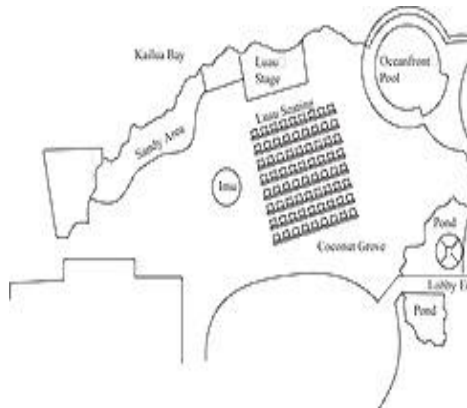

ROYAL KONA RESORT FLOOR PLANS AND FACILITIES INFORMATION

Coconut Grove

Coconut Grove

Function Area Dimensions:
4,000 Square Feet
Open Area

Function Area Set-up:
Reception Style: 500 guests
Theater Style: 500 guests

Banquet Style: 400 guests
Classroom Style: 250 guests